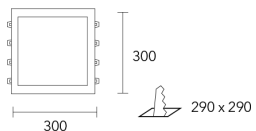

DIMENSIONES

PAL156 / PAL255

PAL154 / PAL254